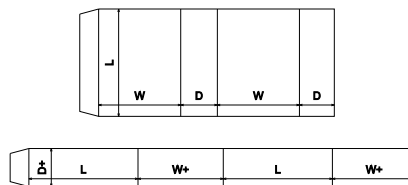

FEFCO Corrugated\0400 - Folder Type Boxes\
FEFCO 0429 - Rolled End Tuck Tray with Dust
Flaps

FEFCO Corrugated\0400 - Folder Type Boxes\
FEFCO 0432 - Locking Flanged Tray

FEFCO Corrugated\0500 - Slide Type Boxes\
FEFCO 0512 - Interlocking Sleeves Side Glued

FEFCO Corrugated\0500 - Slide Type Boxes\
FEFCO 0511 - Interlocking Sleeves Inner Tuck
with Dust Flaps

FEFCO Corrugated\0500 - Slide Type Boxes\
FEFCO 0510 - Interlocking Sleeves Inner Tuck

FEFCO Corrugated\0500 - Slide Type Boxes\
FEFCO 0509 - Interlocking Sleeves Inner Centre
Join