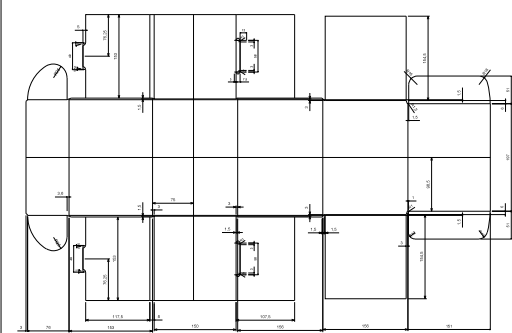

FEFCO Corrugated\0400 - Folder Type Boxes\
FEFCO 0472 - Economy Tray RE Double Tuck
Top CL