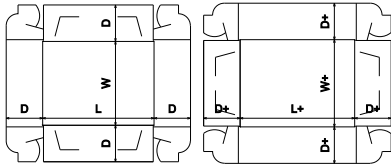

FEFCO Corrugated\0300 - Telescope Type Box\
FEFCO 0307 - Self Locking Tray and Lid