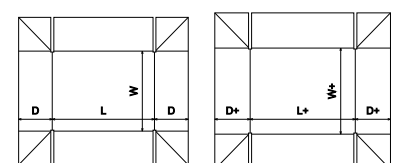

FEFCO Corrugated\0300 - Telescope Type Box\
FEFCO 0312 - Half Slotted Container with Lid -
HSC