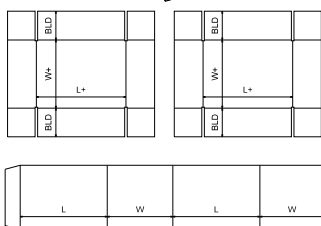

FEFCO Corrugated\0300 - Telescope Type Box\
FEFCO 0312 - Half Slotted Container with Lid -
HSC